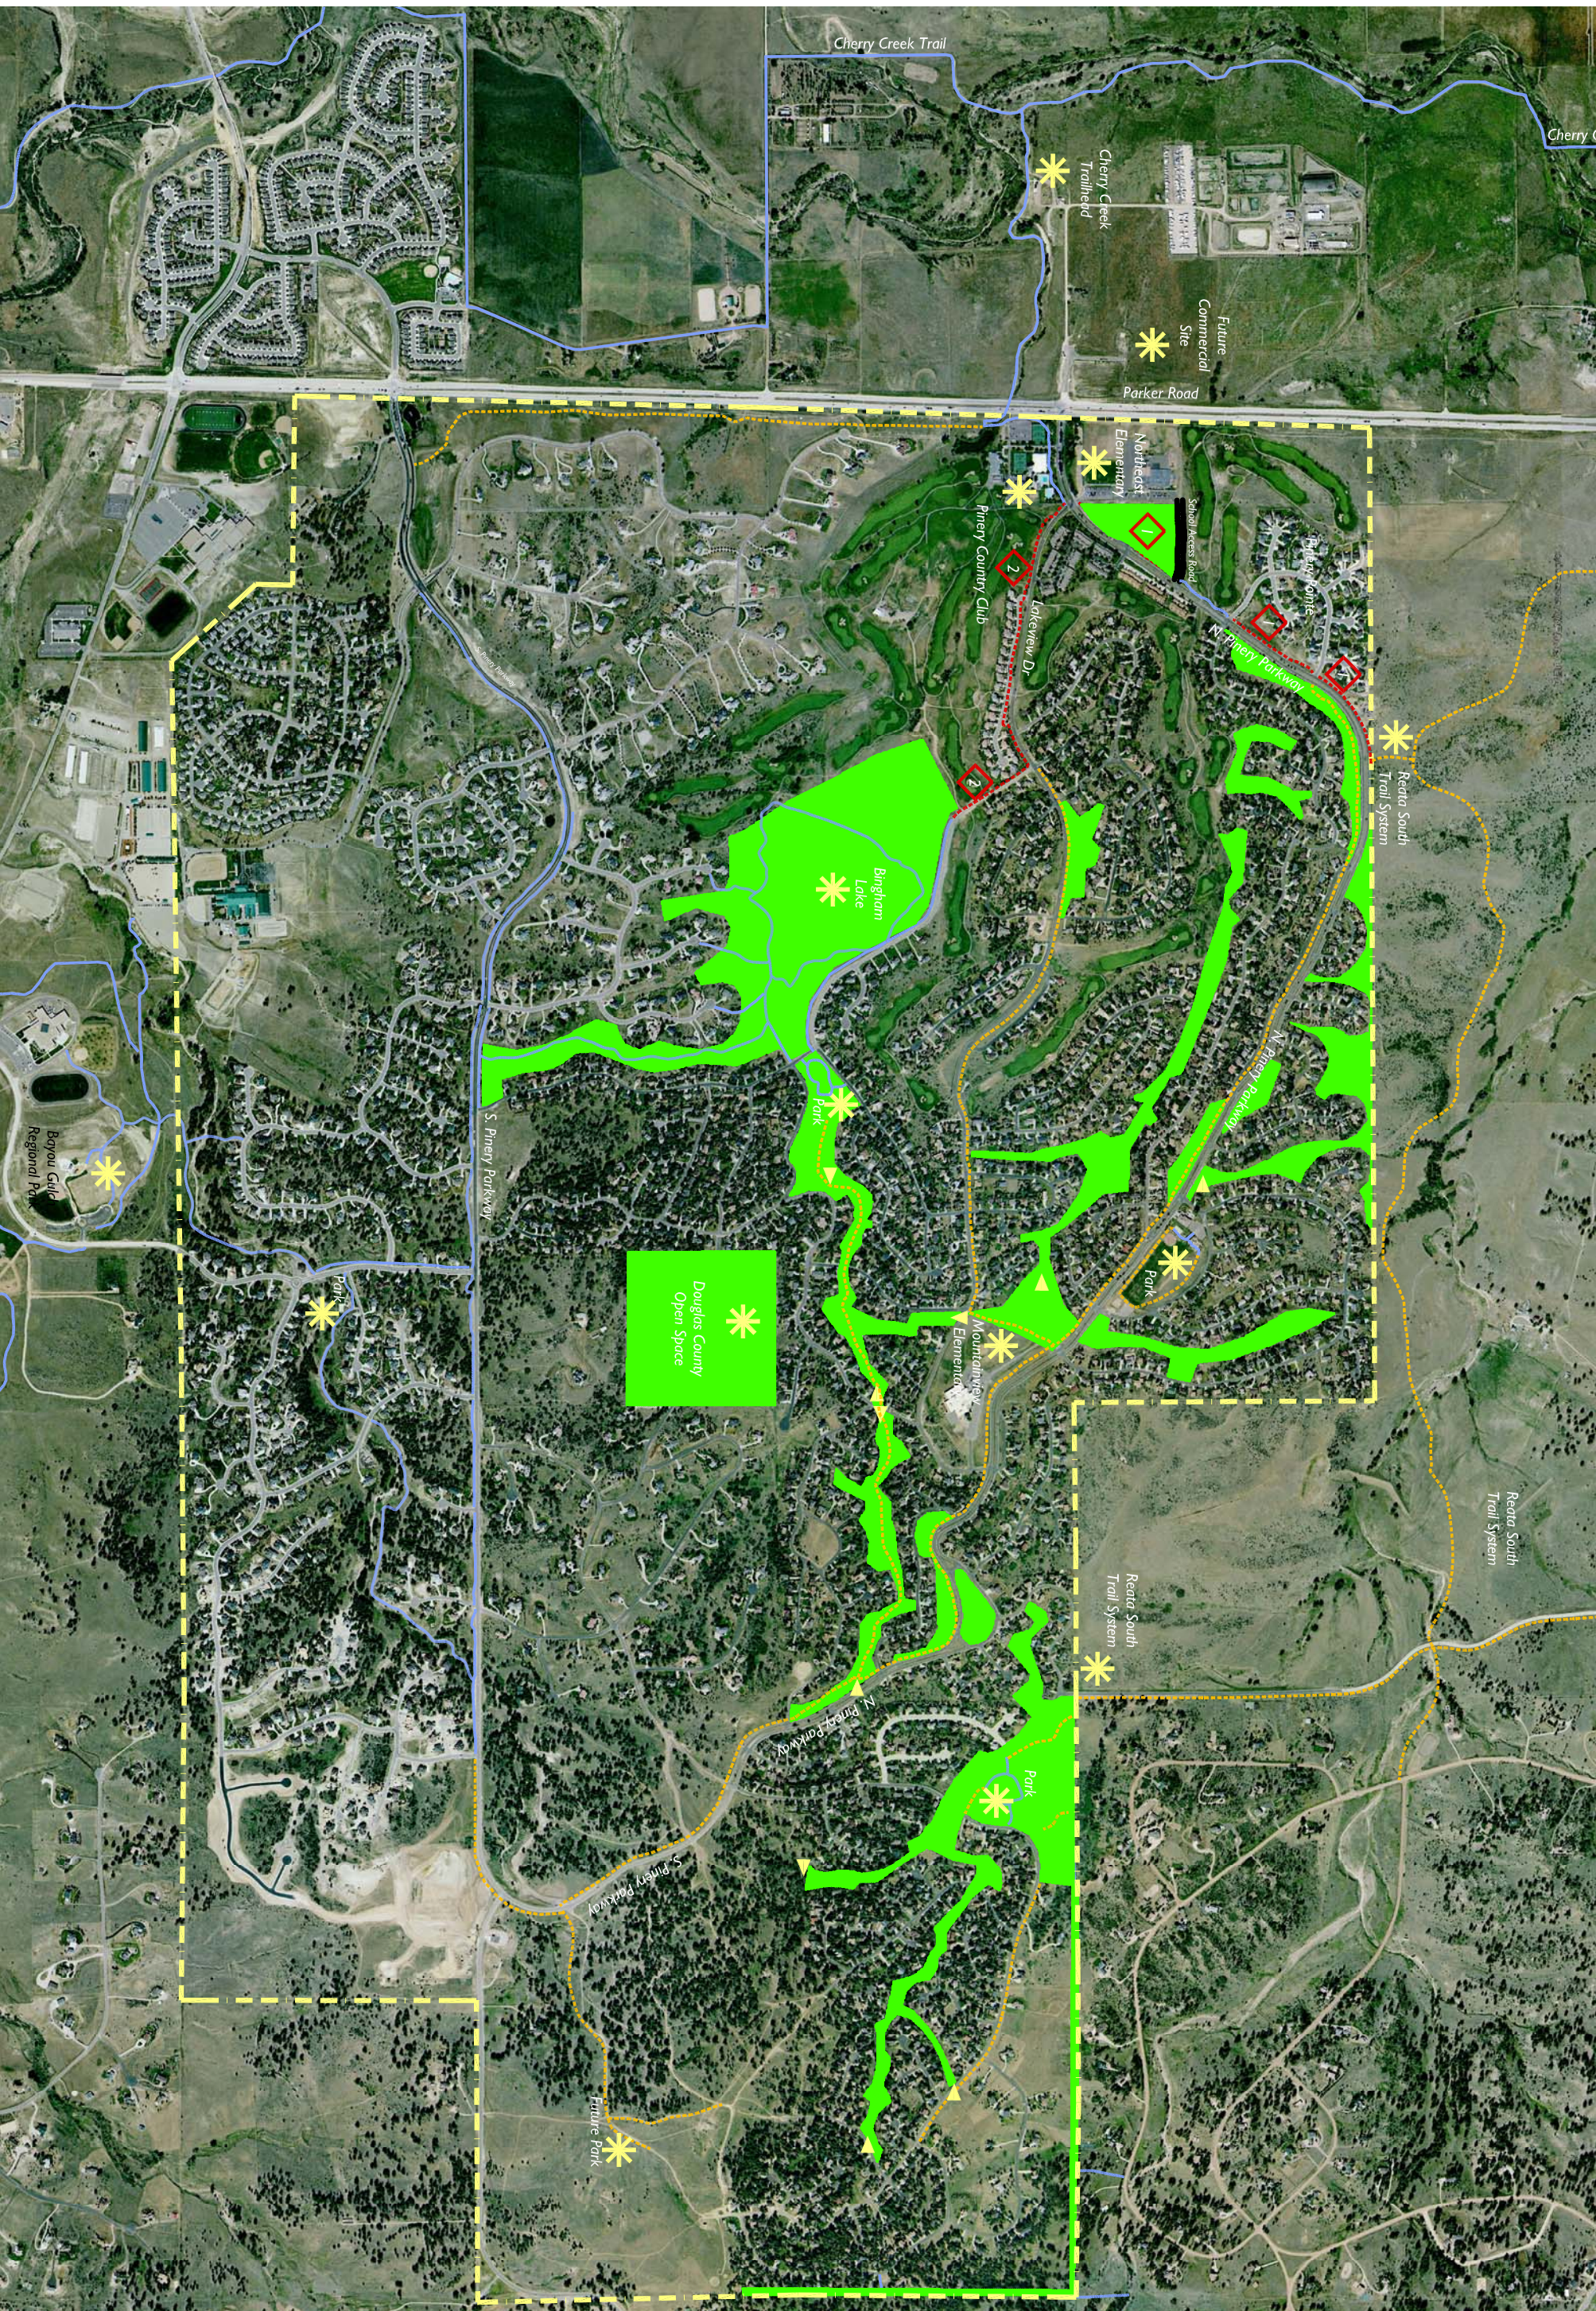

# Trail System Master Plan Revision D

September 12, 2006

- Legend**
- Existing Trail - Solid blue line
  - Proposed Trail - Future Phase - Dashed orange line
  - Proposed Trail - Current Phase - Dotted orange line
  - Community Destination - Yellow asterisk
  - Kinney Creek Connector - Red diamond with '1'
  - Bingham Lake Connector - Red diamond with '2'
  - Openspace Access Point - Yellow triangle

Date of Photography: July 2004

**PSOMAS**  
 3909 Greenwood Road, Suite 200, Bldg. 300  
 Denver, CO 80239  
 Contact: Bible Clavert, PE